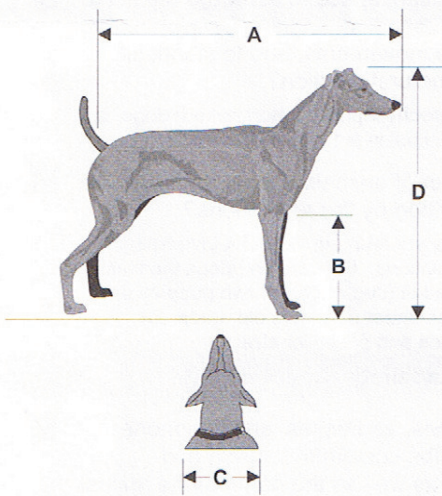

Kennel Sizing Chart for Dogs and Cats

A = Length of animal from nose to root of tail.

B = Height from ground to elbow joint.

C = Width across shoulders.

D = Height of animal in a natural standing position from the top of the head or the ear tip, whichever is higher.

For dogs or cats traveling **international** or short nosed dogs determine the kennel size by:

$$\begin{aligned} \text{Length} &= A + B \\ \text{Width} &= C + 1\text{in (3cm)} \times 2 \\ \text{Height} &= D + 3\text{in (7cm)} \end{aligned}$$

For all other dogs and cats, use:

$$\begin{aligned} \text{Length} &= A + \frac{1}{2} B \\ \text{Width} &= C \times 2 \\ \text{Height} &= D \end{aligned}$$

For kennels containing 2 dogs or cats, use the size of the largest animal to determine kennel size. The length and height are determined the same as for a single animal and multiply $C + 1\text{in (3cm)} \times 3$ or $C \times 3$ respectively to determine the width.