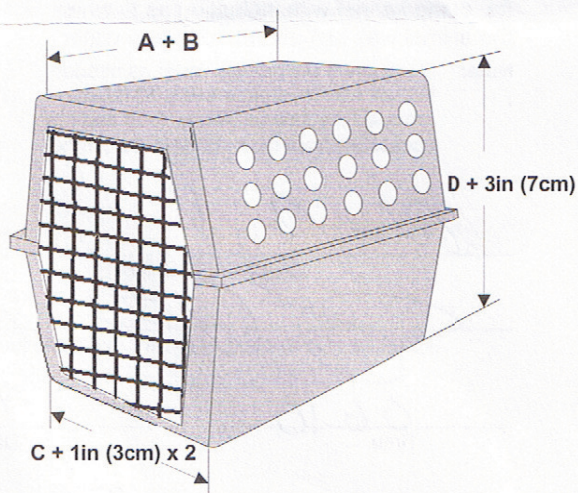

A = Length of animal from nose to root of tail.

B = Height from ground to elbow joint.

C = Width across shoulders.

D = Height of animal in a natural standing position from the top of the head or the ear tip, whichever is higher.

For dogs or cats traveling **international** or short nosed dogs determine the kennel size by:

$$\begin{aligned} \text{Length} &= A + B \\ \text{Width} &= C + 1\text{in (3cm)} \times 2 \\ \text{Height} &= D + 3\text{in (7cm)} \end{aligned}$$

For all other dogs and cats, use:

$$\begin{aligned} \text{Length} &= A + \frac{1}{2} B \\ \text{Width} &= C \times 2 \\ \text{Height} &= D \end{aligned}$$

For kennels containing 2 dogs or cats, use the size of the largest animal to determine kennel size. The length and height are determined the same as for a single animal and multiply $C + 1\text{in (3cm)} \times 3$ or $C \times 3$ respectively to determine the width.

See the diagrams below:

International Dogs and Cats or Short Nosed Dogs